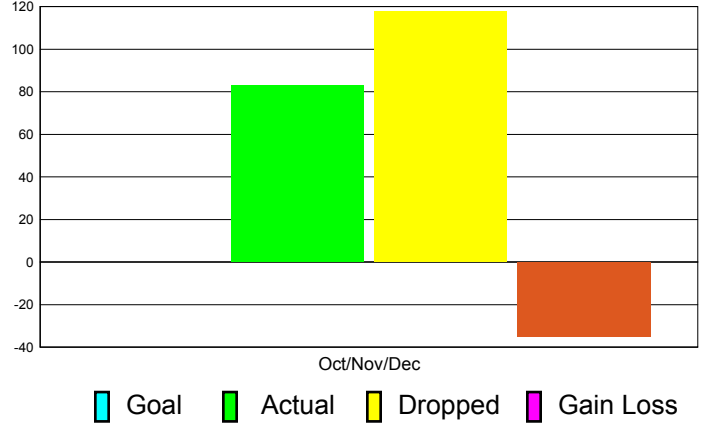

Membership Results 2011-2012

Goal, New, Dropped, Gain/Loss